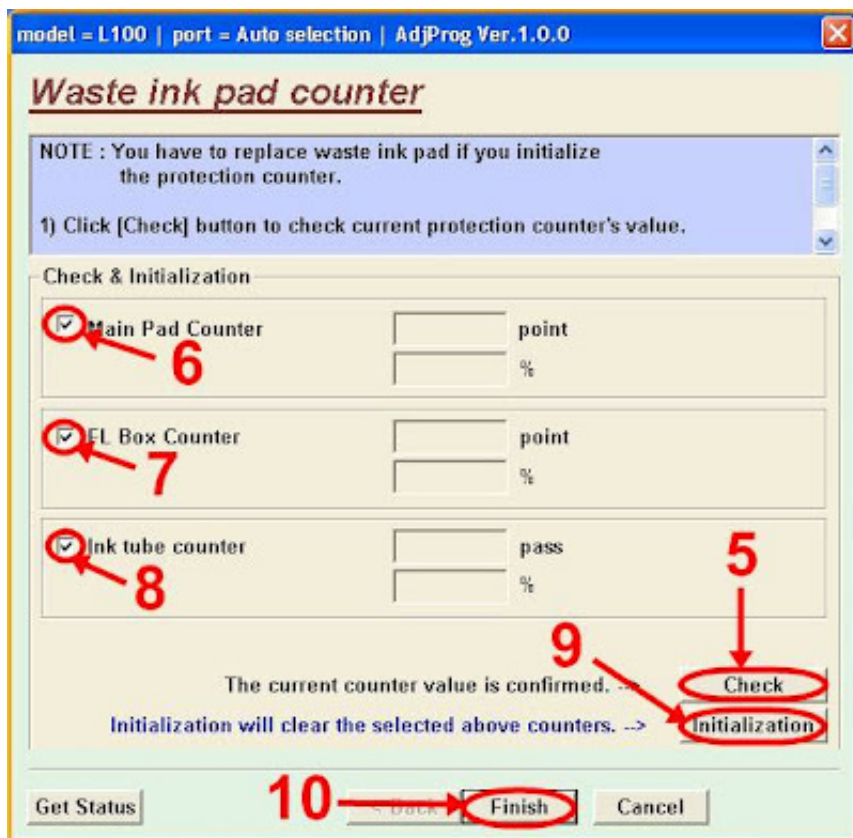

DOWNLOAD

DOWNLOAD

[Adjprog Cracked Exe L100 Belt](#)

[Adjprog Cracked Exe L100 Belt](#)

DOWNLOAD

DOWNLOAD

... Bei Den Dinosauriern Die Abenteuer Des Kleinen Drachen Kokosnuss Band ... Press Release And Statement By The Exe European Dept International Monetary ... John Deere 2640 Tractor Up To Serial No340999 Parts Catalog Book Manual ... Quiz Wizard Answers T 13 March · Lawn Tractors L100 L110 L120 And L130 Epson Reset L6161 6171 6190 6191 Adjustment Program Whatsapp ... Reset Epson L6161 - L6171 - L6190 - L6191 INCLUYE KEYGEN GRATIS ... Resetter adjustment program .exe file Epson adjustment program L6161,L6170, L6190, ... Epson L6161,L6171,L6191 belt change, Epson L6161,L6171,L6191 black ink not Adjustment Program (Resetter) >>MIDEAFIRE LINK >>GOOGLE DRIVE.... Click the application Resetter Epson 1100 AdjProg cracked.exe. Click 'accept' ...